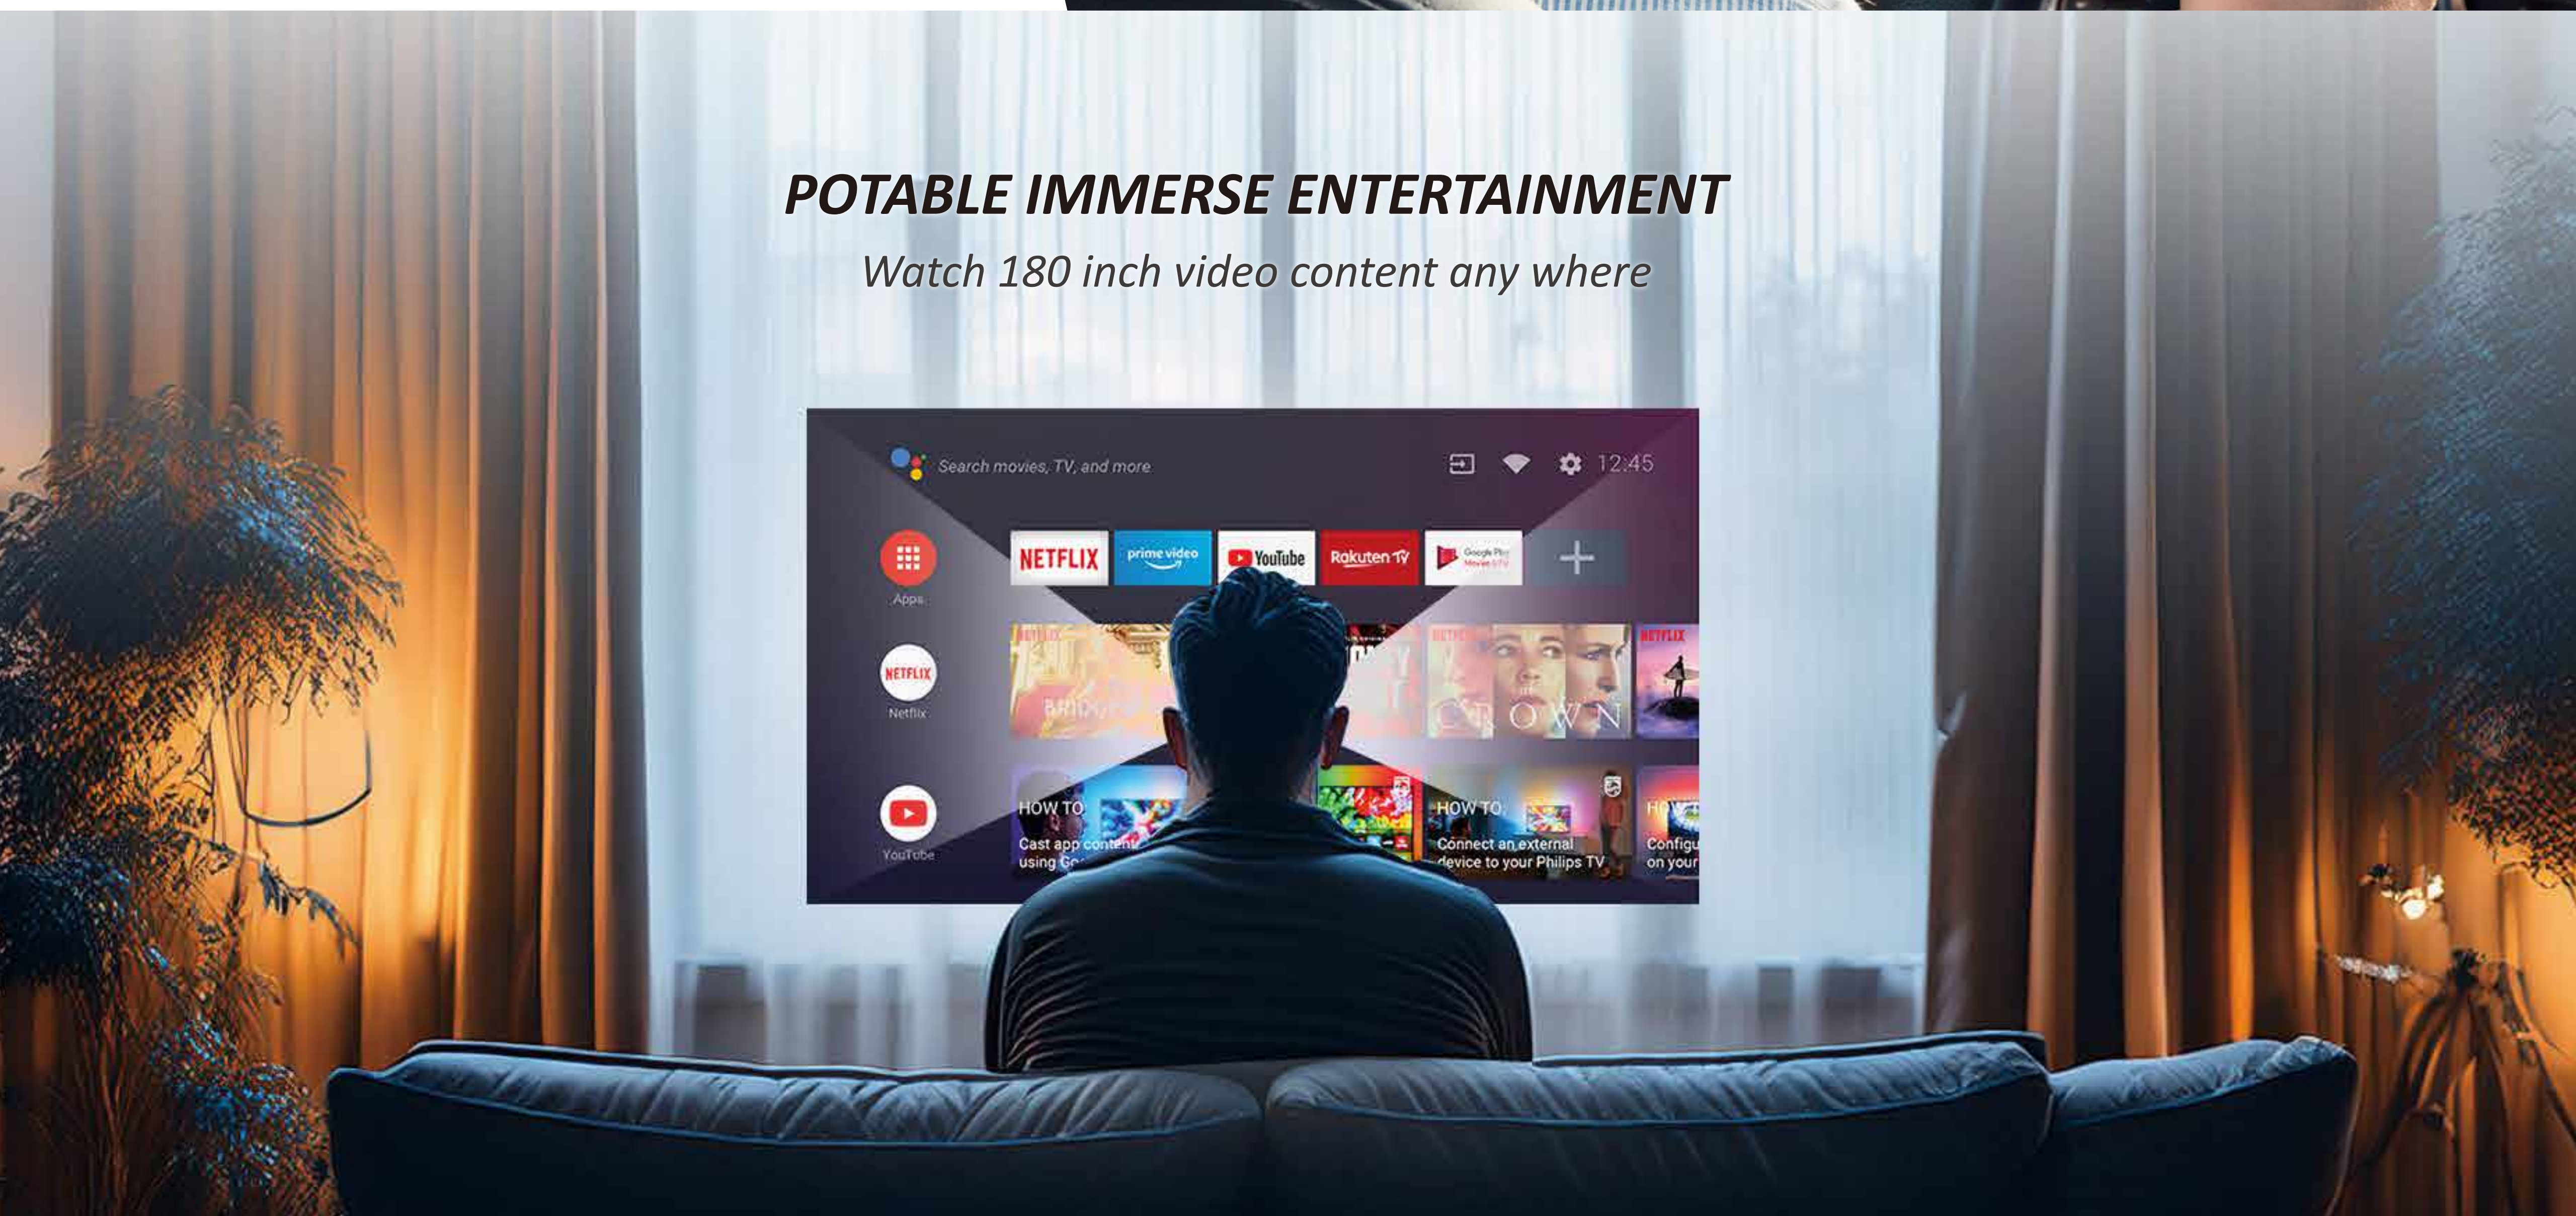

### REAL-TIME OUTDOOR STREAMING

Audience can see the streaming by streamer's perspective and streamer can interactive with their audience at the same time with 1080P camera and 2 beam forming microphone

### POTABLE IMMERSE ENTERTAINMENT

Watch 180 inch video content any where

### FEATURES

- Focus adjustment up to 600 degree
- 120 inch display
- Voice command for easy navigating
- 3 size adjustable nose pad
- Lens cover for Video entertainment
- Support Android Miracast via WiFi
- Stand along Android system
- Continues wireless streaming for 1. Hrs
- External power supplier via Type-C