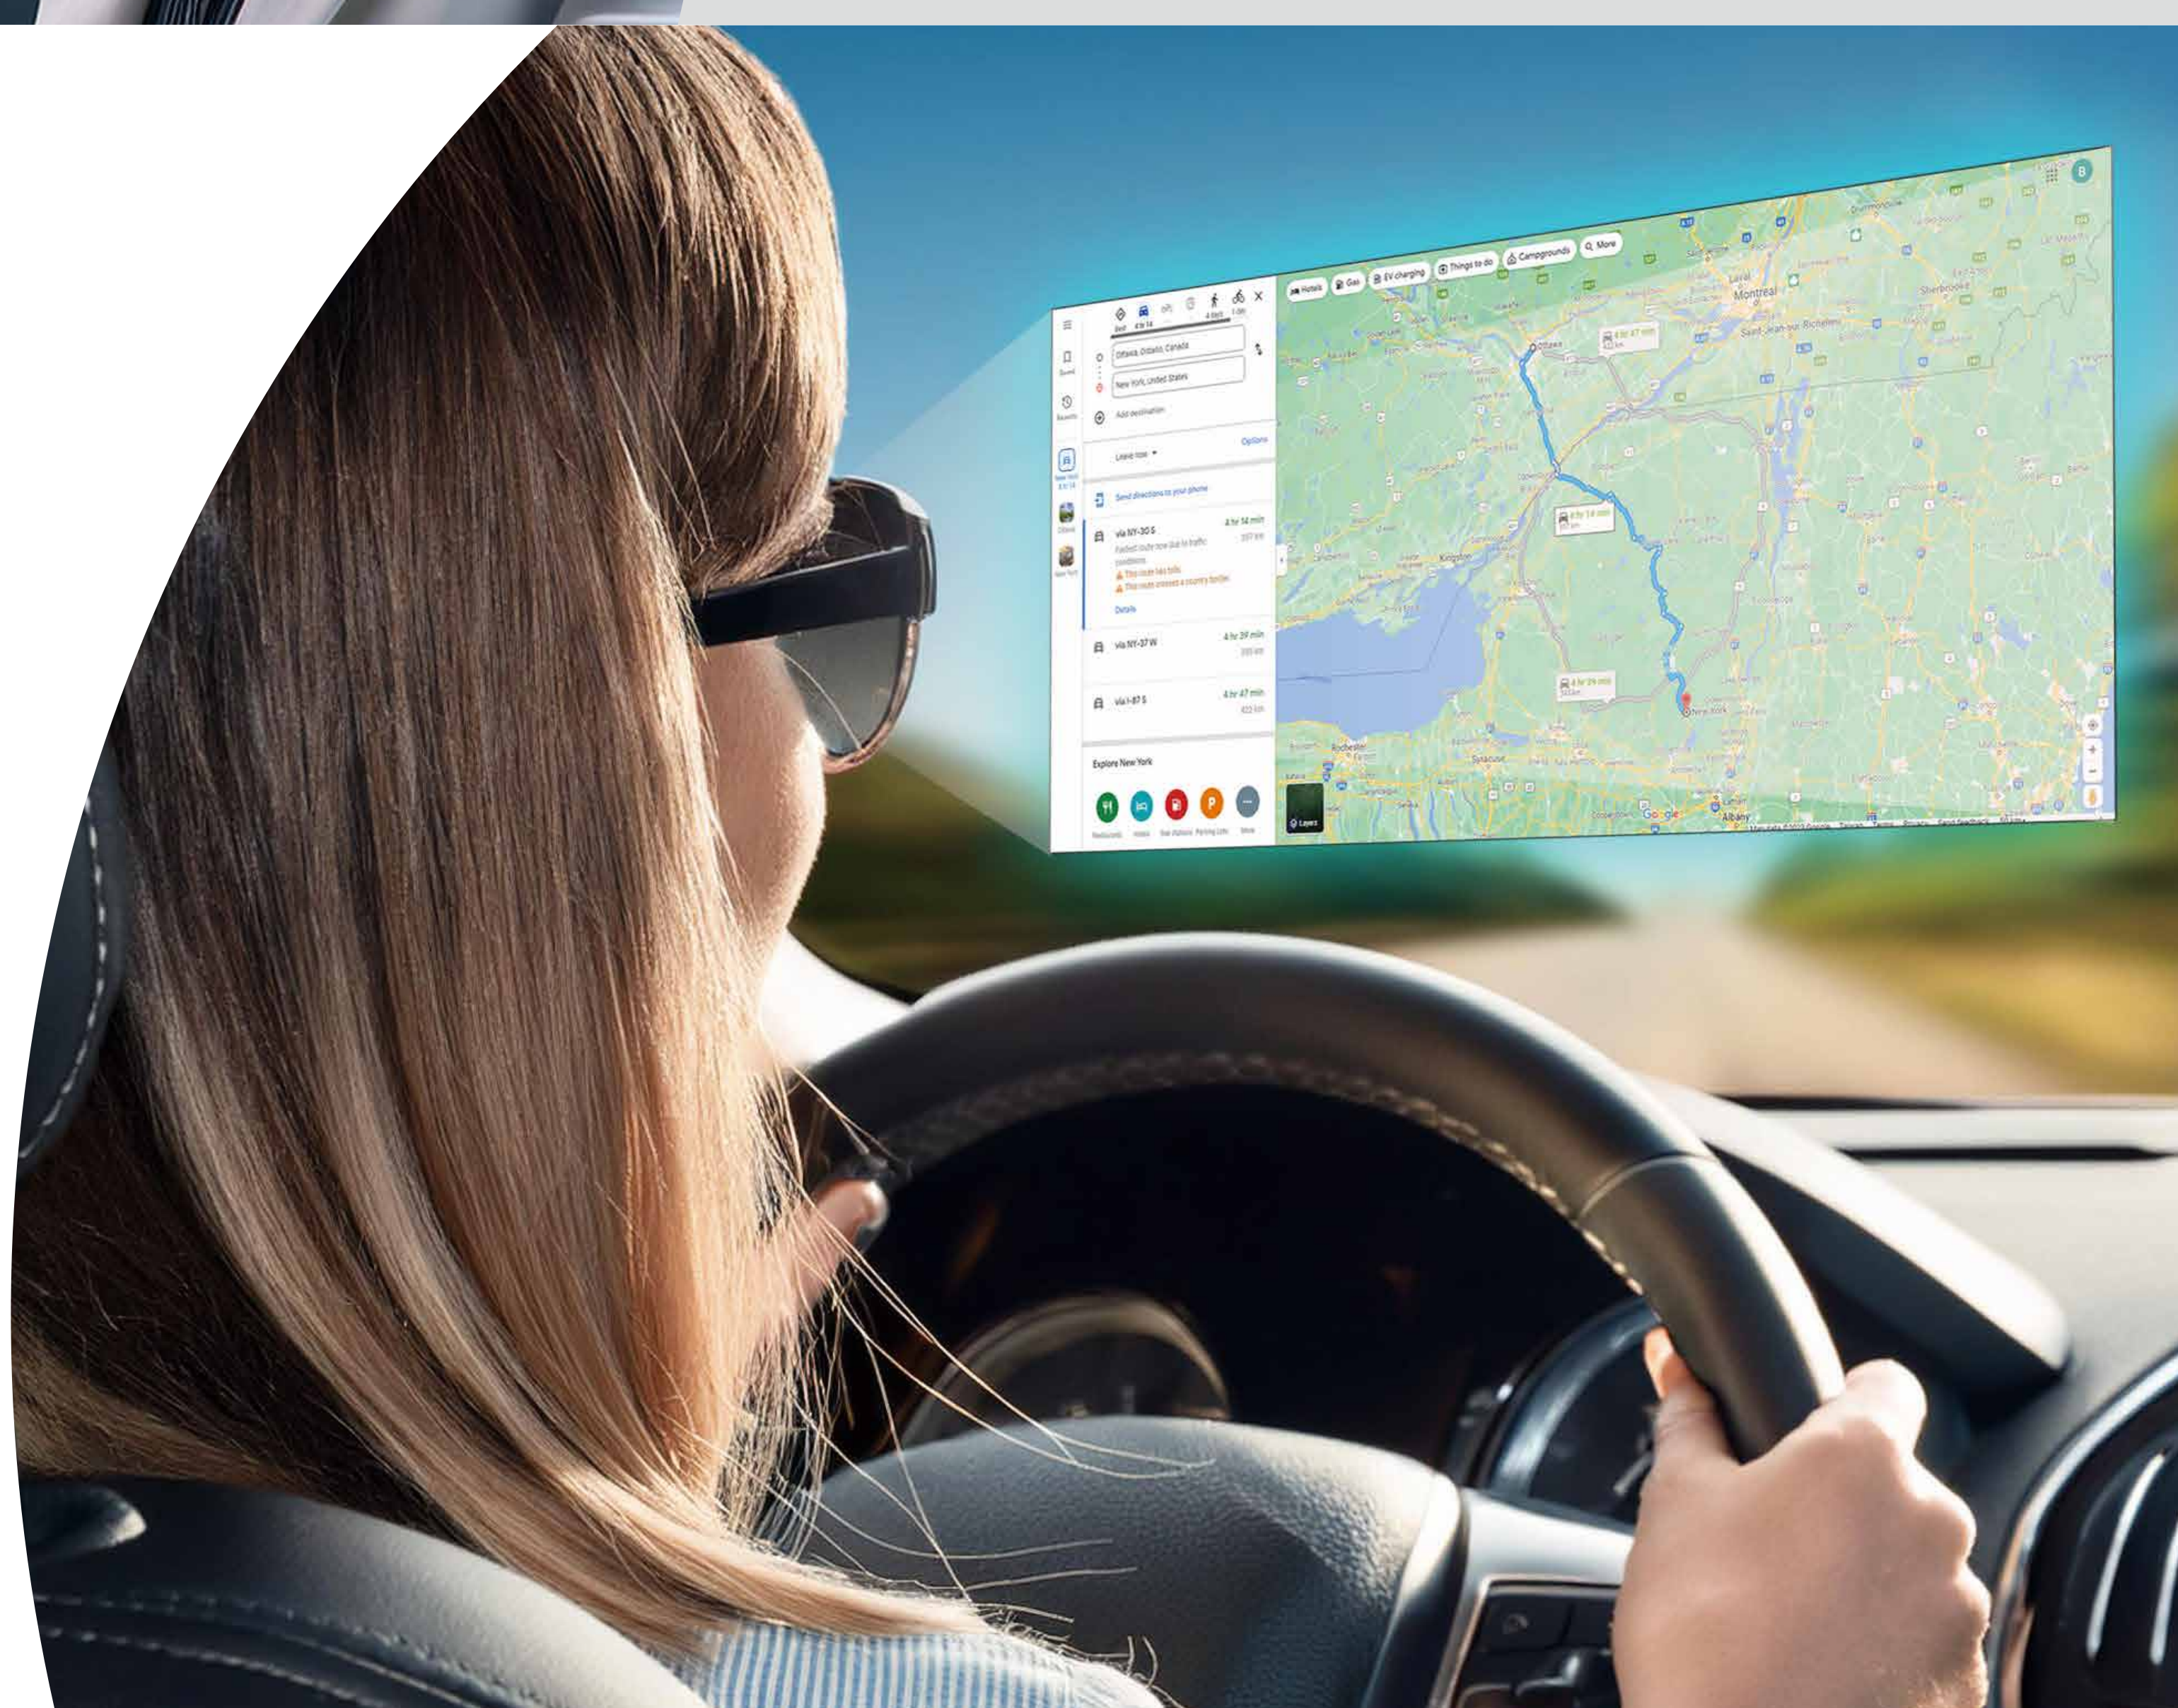

## PAR-01 WIRELESS STREAMING AR GLASSES

### REAL-TIME OUTDOOR STREAMING

Audience can see the streaming by streamer's perspective and streamer can interactive with their audience at the same time with 1080P camera and 2 beam forming microphone

### VOICE COMMAND FOR EASY NAVIGATING

AR smart glasses offer real-time navigation capabilities by visually displaying routes and directions in users' field of view, making it easier for users to navigate and reach their destinations.

### FEATURES

- Focus adjustment up to 600 degree
- 120 inch display
- Voice command for easy navigating
- 3 size adjustable nose pad
- Lens cover for Video entertainment
- Support Android Miracast via WiFi
- Stand along Android system
- Continues wireless streaming for 1. Hrs
- External power supplier via Type-C