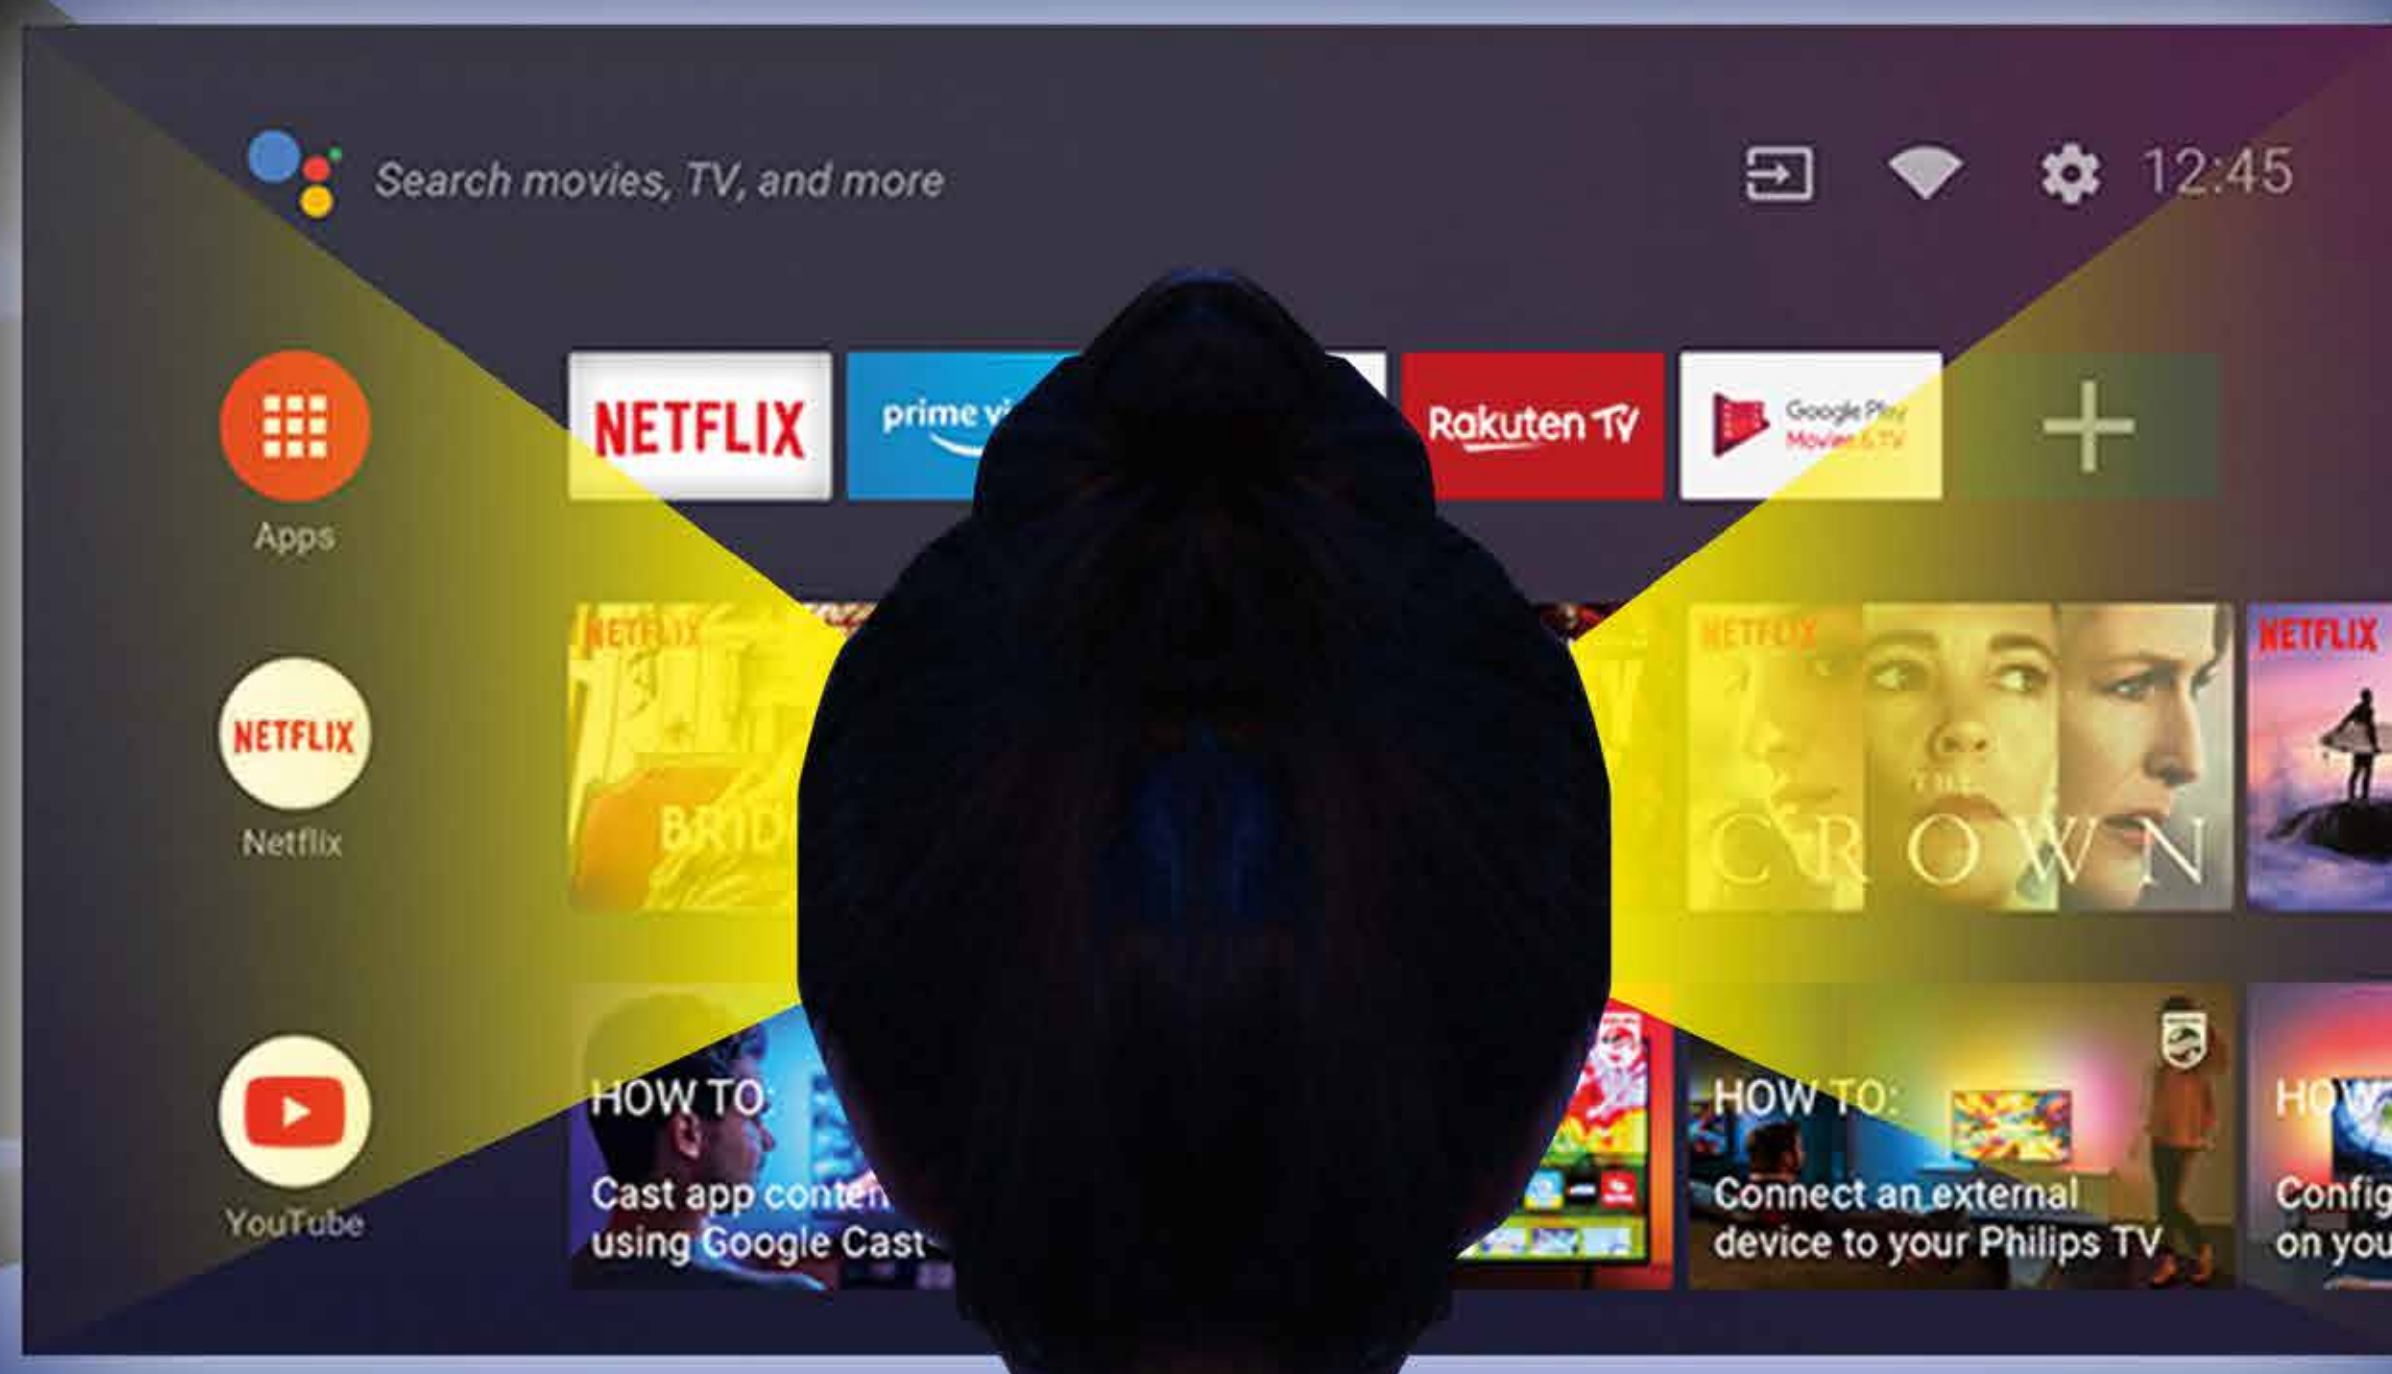

PAR-01

WIRELESS STREAMING AR GLASSES

Real-time outdoor streaming

Audience can see the streaming by streamer's perspective and streamer can interactive with their audience at the same time with 1080P camera and 2 beam forming microphone

Voice command for easy navigating

AR smart glasses offer real-time navigation capabilities by visually displaying routes and directions in users' field of view, making it easier for users to navigate and reach their destinations.

Potable Immerse Entertainment

Watch 180 inch video content any where

Augmented reality gaming

Playing games and interactive with real word situation such as Pokemon Go / Father.io / Zombies, Run

Lightweight and Comfortable

AR smart glasses are designed to be lightweight and ergonomic, ensuring a comfortable fit for extended periods of wear without causing discomfort.

Features

- Focus adjustment up to 600 degree
- 120 inch display
- Voice command for easy navigating
- 3 size adjustable nose pad
- Lens cover for Video entertainment
- Support Android Miracast via WiFi
- Stand along Android system
- Continues wireless streaming for 1. Hrs
- External power supplier via Type-C